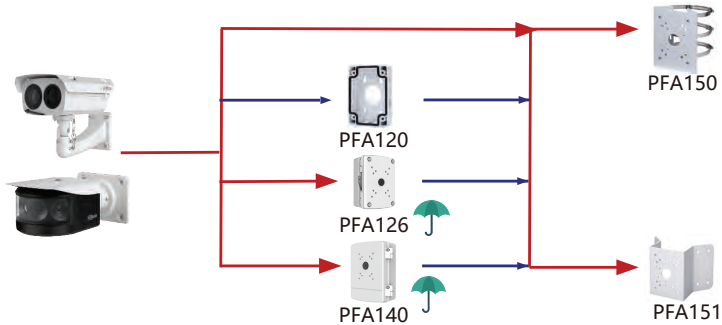

Shape	IP Camera	Thermal Camera	
	IPC-PFW8601/8802/8800-A180	TPC-BF8320/8620 TPC-BF8320/8620A	TPC-BF8320/8620A-T TPC-BF8320/8620-T

Camera Junction Box Pole/Corner Mount

→ Recommended