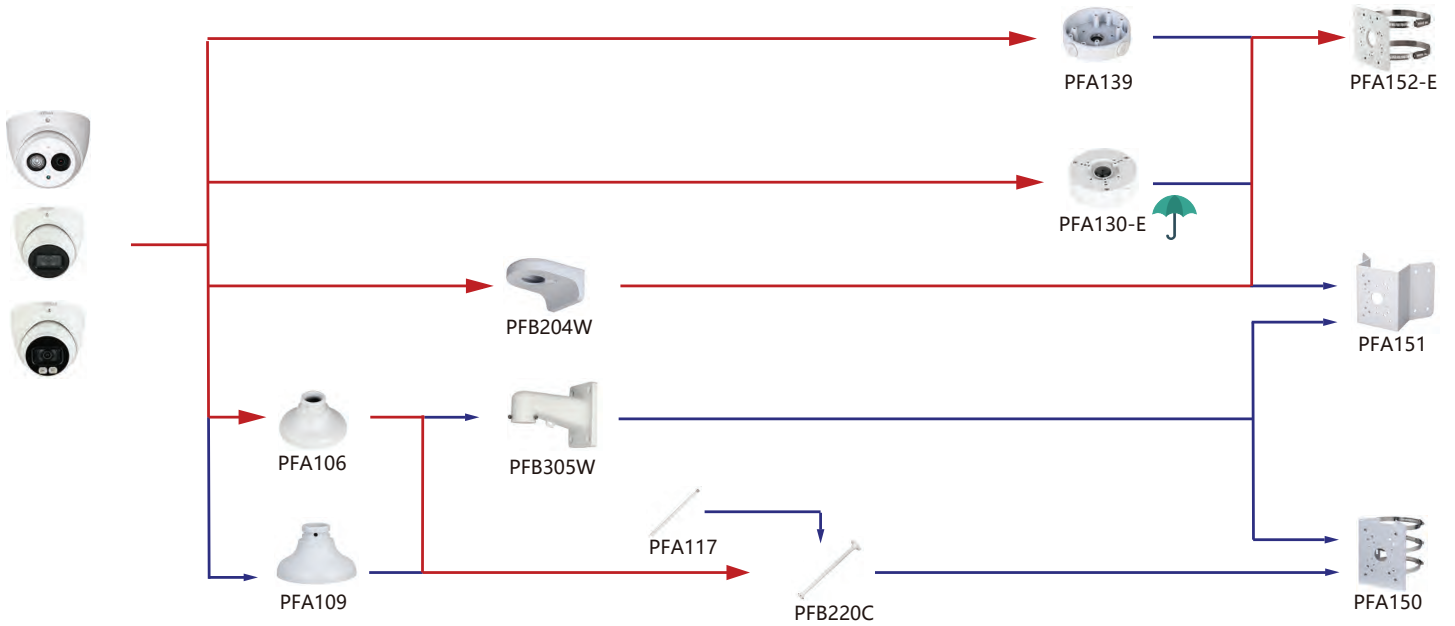

Shape	IP Camera	CVI Camera
	IPC-HDW4231/4431EM-AS-S4 IPC-HDW5541/5241/5442TM-AS IPC-HDW5541/5241/5442TM-ASE IPC-HDW5241/5442TM-AS-LED IPC-HDW3841/4231/4431/4830EM-AS IPC-HDW4831/4231/4431/4631EM-ASE IPC-HDW4120/4220/4221/4421EM(-AS)	HAC-HDW1100/1200/1220/2221/2401/1400/1230/1500EM-A HAC-HDW1230/1400/1500EM-A-POC HAC-HDW1200/1400/1500EM-POC HAC-HDW1100/1200/1220/2221/2401/1400/2231/2401/1500EM HAC-HDW2802/2402/2241/2601/2249/2501T-A HAC-HDW2249T-A-LED HAC-HDW1509/1409/1239T(-A)-LED

Camera
Adapter
Wall Mount
Ceiling Mount
Junction Box
Pole/Corner Mount

→ Recommended