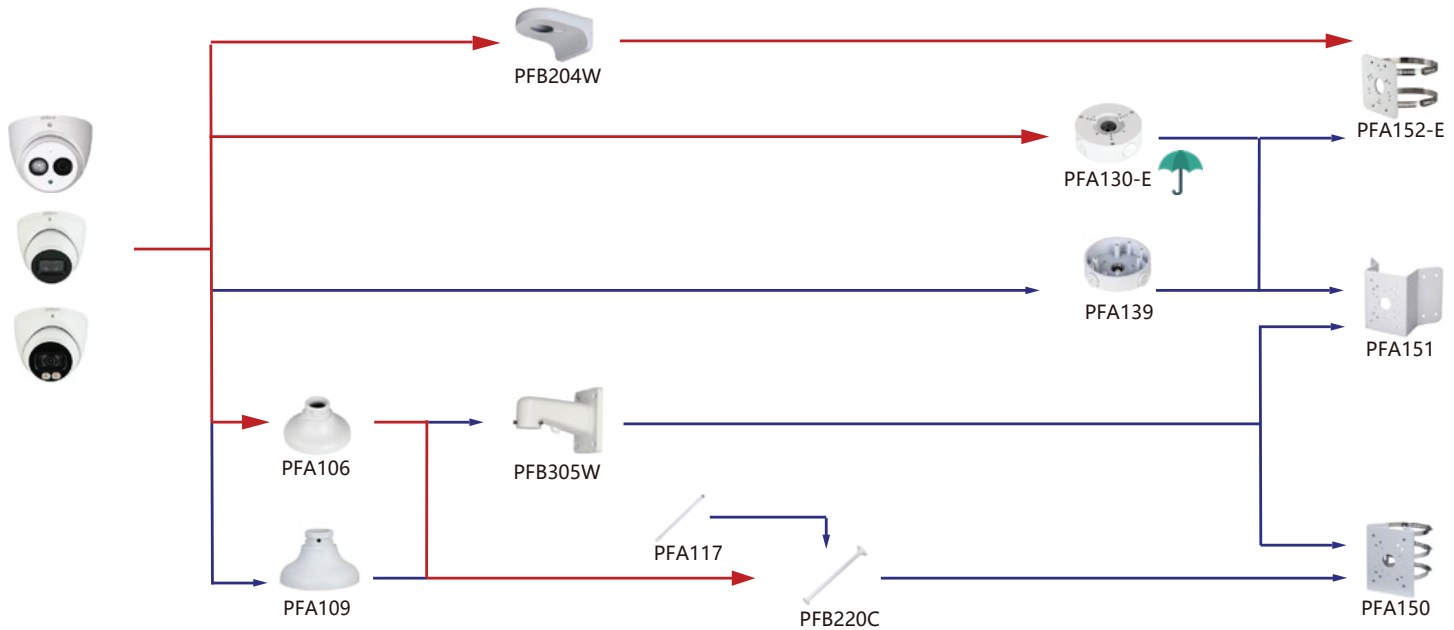

| Shape | IP Camera | CVI Camera | |
|-------|---|---|---|
| | IPC-HDW3841EM-S-S2 IPC-HDW3841EM-AS IPC-HDW3541EM-S-S2 IPC-HDW3441EM-S-S2 IPC-HDW3241EM-S-S2 IPC-HDW5241TM-ASE IPC-HDW5442TM-ASE IPC-HDW5541TM-ASE | HAC-HDW1801EM(-A) HAC-HDW1200EM(-A) HAC-HDW2802T-A HAC-HDW2402T-A HAC-HDW2509T-A-LED HAC-HDW2249T-A-LED HAC-HDW1809T-A-LED HAC-HDW1509T-IL-A HAC-HDW1509T-A-LED-POC | HAC-HDW1509T(-A)-LED HAC-HDW1239T-IL-A HAC-HDW1239T(-A)-LED |

Camera Adapter Wall Mount Ceiling Mount Junction Box Pole/Corner Mount

→ Recommended