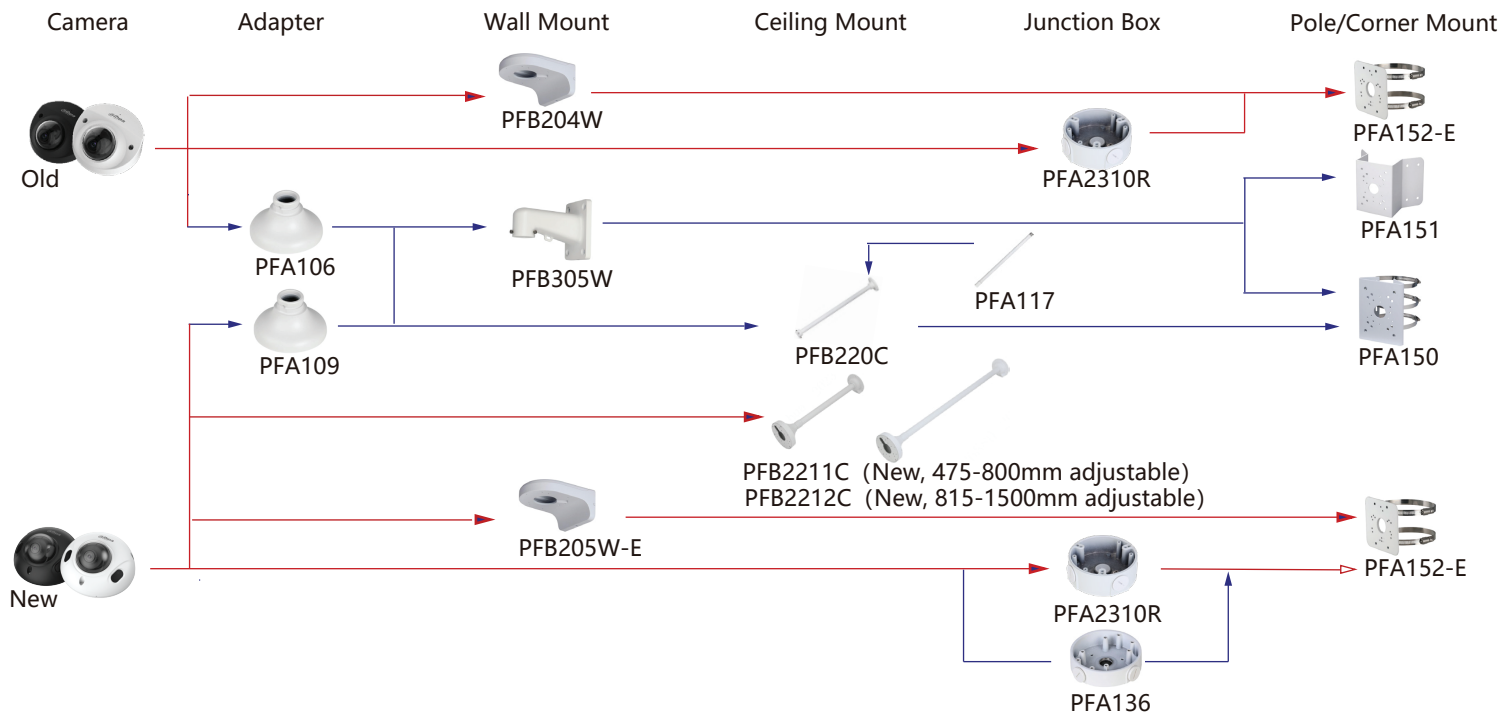

Camera Accessories Selection

Shape	IP Camera	CVI Camera
 Old	IPC-HDBW2231F-AS-S2 IPC-HDBW2431F-AS-S2	HAC-HDBW2501F-A-S2 HAC-HDBW2241F-A-S2
 New	IPC-HDBW3241F-AS-S2 IPC-HDBW3441F-AS-S2 IPC-HDBW3541F-AS-S2	