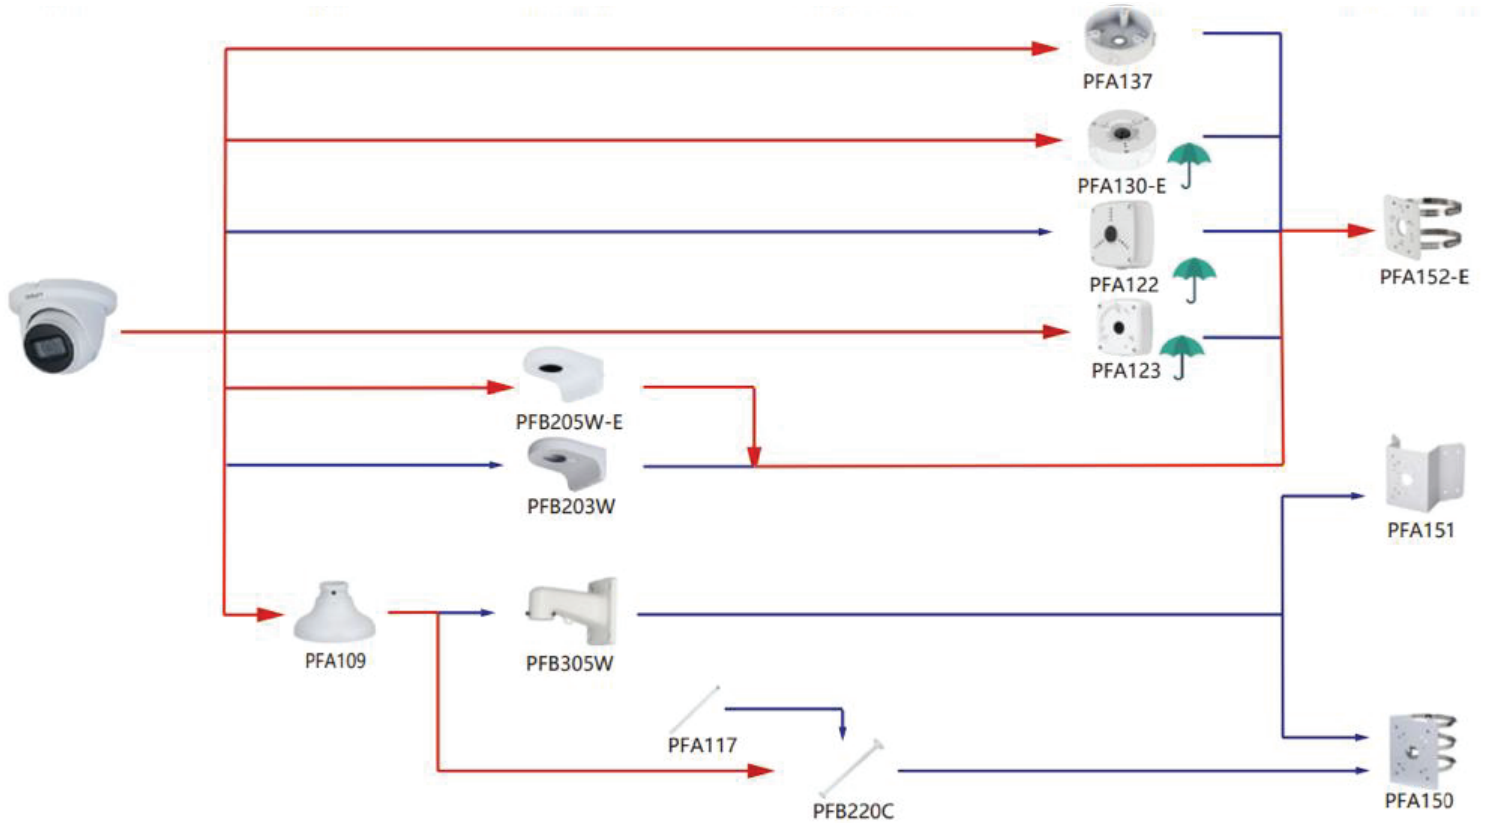

Camera

Adapter

Wall Mount

Ceiling Mount

Junction Box

Pole/Corner Mount

→ Recommended

www.kdelectronics.ie