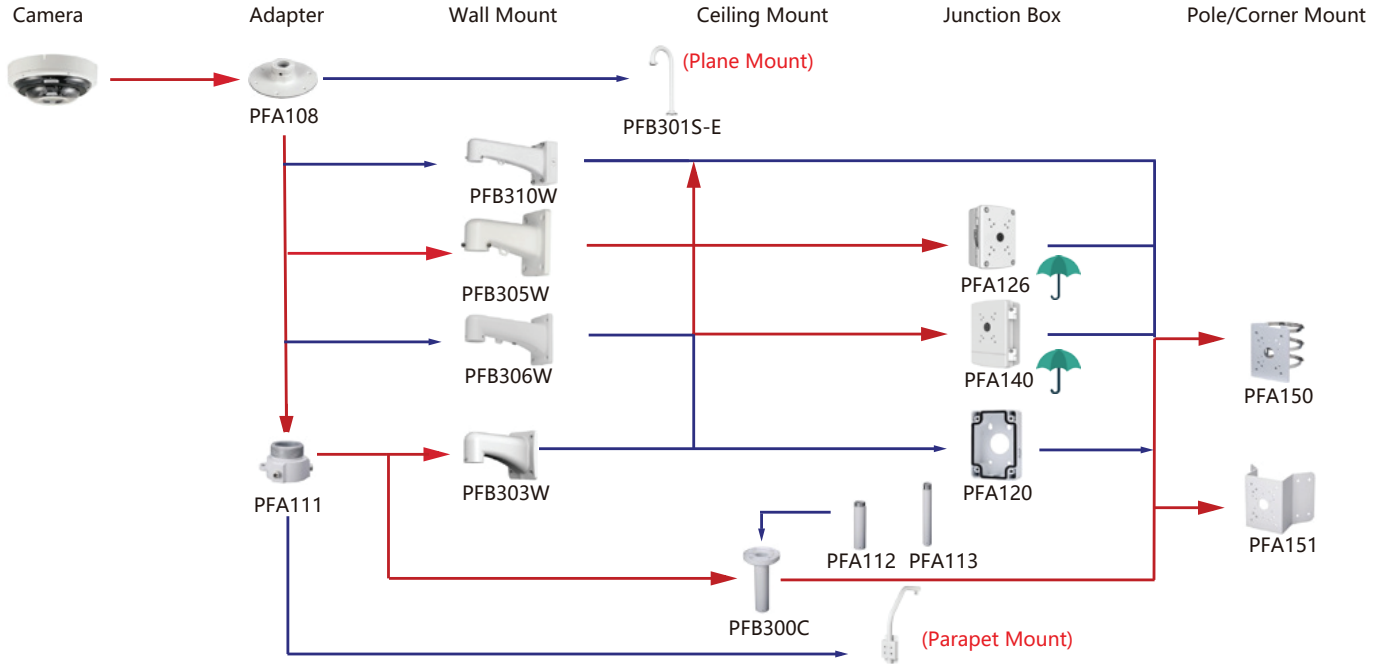

Selection of IP&CVI Dome Camera

Shape	IP Camera	CVI Camera
	IPC-PDBW5831/82041-B360	

→ Recommended