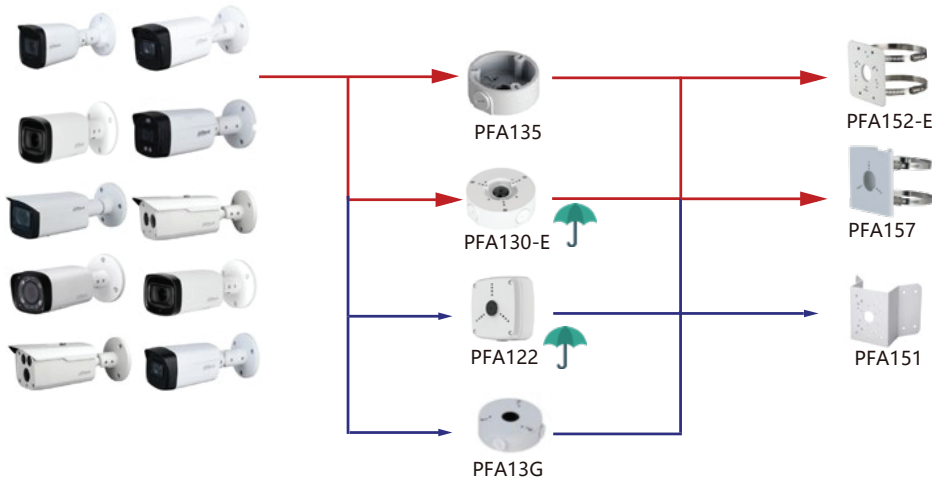

Selection of IP&CVI Bullet Camera

Shape	IP Camera	CVI Camera
	IPC-HFW5241T-SE IPC-HFW5242T-ASE-MF IPC-HFW5241T-ASE IPC-HFW5442T-SE IPC-HFW5442T-ASE IPC-HFW5541T-SE IPC-HFW5541T-ASE IPC-HFW5842T-ASE-S2 IPC-HFW5541T-AS-PV IPC-HFW5241T-AS-PV IPC-HFW5449T1-ASE-D2 IPC-HFW5849T1-ASE-LED IPC-HFW5449T-ASE-LED	HAC-HFW1509MH-A-LED HAC-HFW1239MH-A-LED HAC-HFW2802T-Z-A(-DP) HAC-HFW2802T-A-I8 HAC-HFW2402T-Z-A(-DP) HAC-HFW2402T-I8-A HAC-HFW1509TM-IL-A HAC-HFW1239TM-IL-A HAC-HFW1800TH-I8 HAC-HFW1800TH-I4 HAC-HFW1801TH-I8 HAC-HFW1801TH-I4 HAC-HFW1500TH-I8
		HAC-HFW1500TH-I4 HAC-HFW1200TH-I8 HAC-HFW1200TH-I4 IPC-HFW5449T1-ZE-LED IPC-HFW5449T-ASE-LED HAC-HFW1801D HAC-HFW1500D HAC-HFW1200D HAC-HFW1801R-Z-IRE6(-A) HAC-HFW1500R-Z-IRE6(-A) HAC-HFW1500R-Z-IRE6-A-DP HAC-HFW1231R-Z-A-DP HAC-HFW1231R-Z-A HAC-HFW1200R-Z-IRE6(-A) HAC-B4A21-VF

Camera

Junction Box

Pole/Corner Mount

→ Recommended