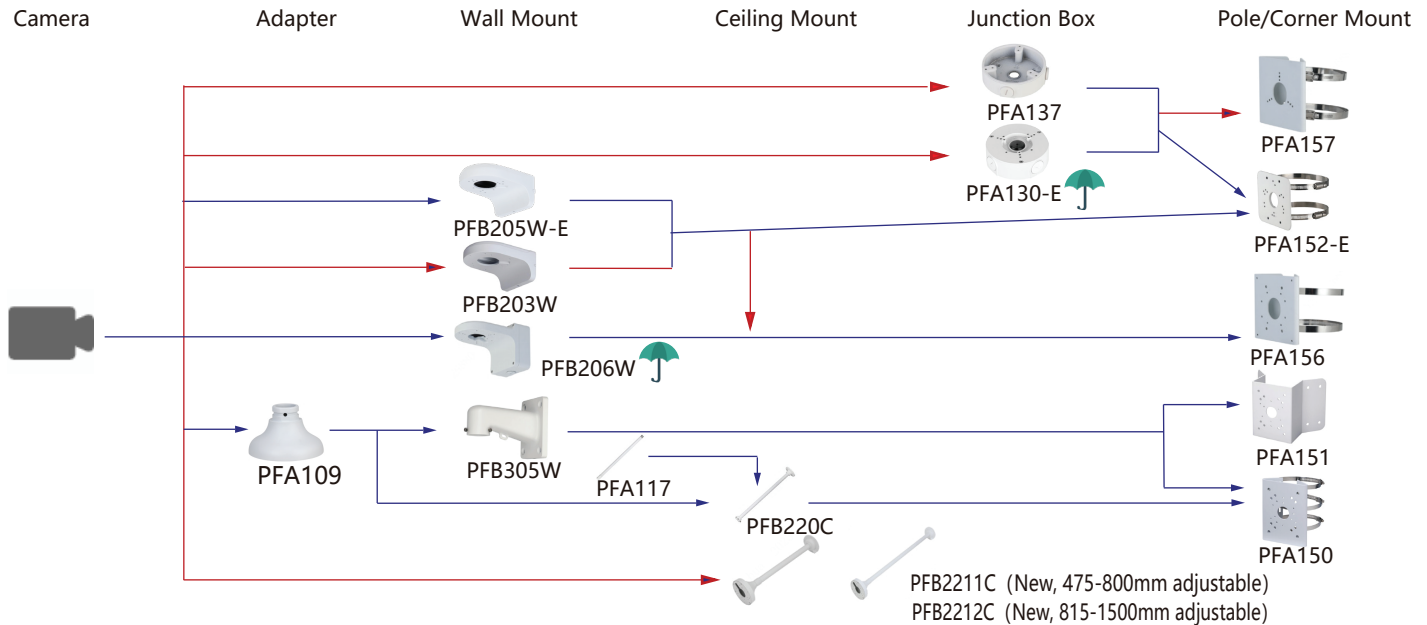

Shape	IP Camera	CVI Camera
	IPC-HDW3449H-ZAS-PV IPC-HDW3549H-ZAS-PV IPC-HDW3849H-ZAS-PV	

→ Recommended