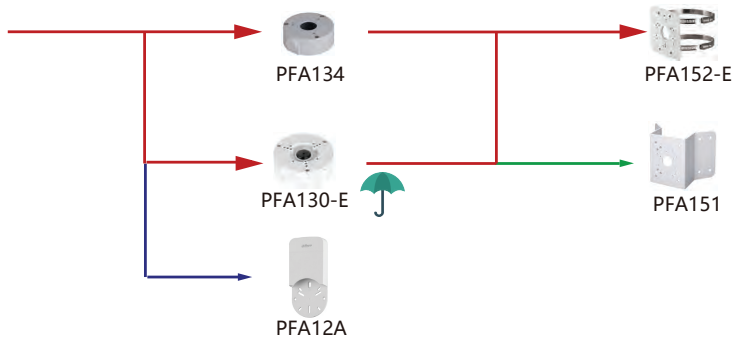

Shape	IP Camera	CVI Camera
	IPC-HFW1020/1120/1220/1230/1320/1420/4120/4431/1431/1531S IPC-HFW3541/3841/3441/3241E-SA IPC-HFW3541/3841/3441/3241E-AS IPC-HFW3449/3249E-AS-NI IPC-HFW3449/3549/3249E-AS-LED IPC-HFW2230/2231/2431/2531/2831S-S-S2 IPC-HFW2239/2439S-SA-LED-S2 IPC-HFW1120/1320S-W IPC-B1B20-L IPC-B1B20/40	HAC-HFW2221/2231/2241/2401/2501/1000/1100/1200/1220/1230/1400/1500S HAC-HFW1400/1230/1220/1500/1200T HAC-HFW1200/1230/1400/1500S-POC HAC-HFW1230/1500/1200T-A HAC-HFW1230/1400/1500T-A-POC HAC-HFW1230/1500/1220/1200TL HAC-HFW1230/1500/1200TL-A HAC-HFW1000/1100/1200/1220/1400/1230/1500SL HAC-ME2802/1200/1500B HAC-ME1200/1500B-LED HAC-ME1200/1500D HAC-ME1800B/1509/1500/1200B-LS HAC-ME1200/1500/1800B-L HAC-B1A41/51 HAC-B2A41/51 HAC-HFW1231/1500/1200/1400CM(-A) HAC-HFW2501/2241CM-A HAC-HFW1231C-A HAC-HFW1500/1209/1200C HAC-HFW1209C-LED HAC-HFW1231TLM-I6(-A) HAC-HFW1230/1400/1500T-POC HAC-HFW1200/2241CM-A-POC HAC-HFW1000/1100/1200/1220RM HAC-HFW1800TL(-A) HAC-HFW1200TL-A-S5 HAC-HFW1509/1409/1239T(-A)-LED HAC-HFW1509/1409/1209/1239TLM(-A)-LED HAC-HFW1500T(-A) HAC-ME1200/1400B-PIR HAC-HFW1200/1400/1500C(-A) HAC-HFW1209/1239/1509C(-A)-LED HAC-HFW1209CM(-A)-LED HAC-ME1200D-LS

Camera

Junction Box

Pole/Corner Mount

→ Recommended