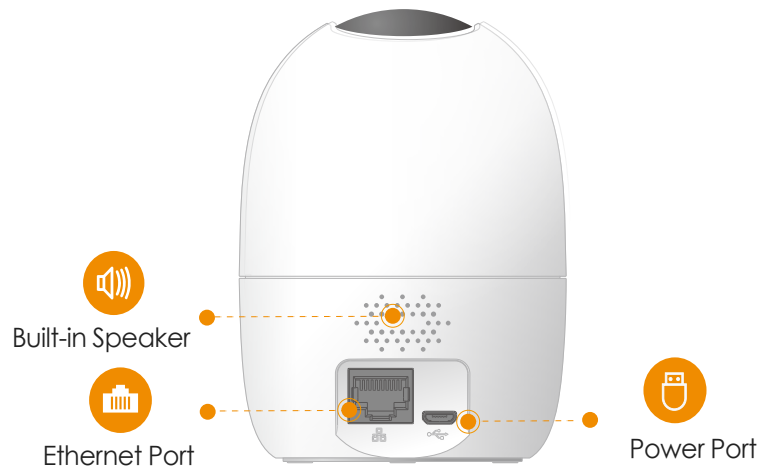

Back View

Specifications

Camera

1/2.7" 2Megapixel Progressive CMOS
2MP (1920 x 1080)
Night Vision: 10m(33ft) Distance
3.6mm Fixed Lens
Field of View : 93° (H), 48° (V), 115° (D)
355° Pan & -5~80° Tilt

Video & Audio

Video Compression : H.265/H.264
Up to 25/30fps Frame Rate
16x Digital Zoom
Two-way Audio

Notice Management

Motion Detection
Human Detection
Configurable Region
Abnormal Sound Alarm

Network

Wi-Fi: IEEE802.11b/g/n, 50m Open Field
Imou App: iOS, Android
onvif

Auxiliary Interface

Micro SD Card Slot (up to 256GB)
Built-in Mic & Speaker
Reset Button

General

DC 5V1A Power Supply
Power Consumption: < 3.5W
Working Environment: -10° C ~ +45° C, Less Than 95%RH
Dimensions: 106.1 × 77.4 × 77.4mm (4.17 × 3.04 × 3.04 inch)
Weight: 238g (0.52lb)
CE, FCC

What's in the box

- 1x Camera
- 1x Quick Start Guide
- 1x Power Adapter
- 1x Power Cable
- 1x Screw Package
- 1x Mounting Plate
- 1x Installation Position Map