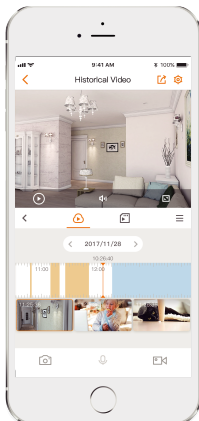

Two-way Talk

Communicate with family and pets easily

Stay close with what you care

With Cloud service, you will have access to what you care as long as Internet is available. You can record daily or motion videos on Cloud and playback anytime anywhere.