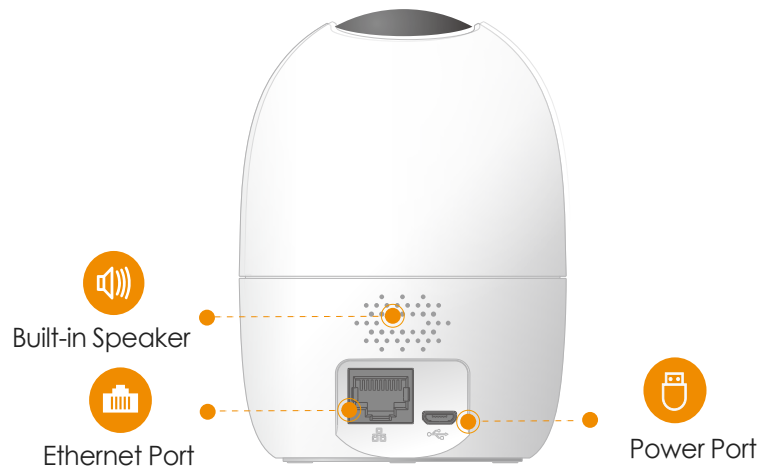

imou

A1

IPC-A42EP-B-V2

4MP H.265 Wi-Fi Pan & Tilt Camera

With 4MP QHD live monitoring and 0~355° pan & -5~80° tilt features, A1 4MP ensures every corner of your home completely covered. Human Detection quickly finds human targets in images and immediately sends a notification to you. Privacy Mode helps protect your personal privacy when you are home, and Smart Tracking function lets the camera follows moving objects when it detects motion.

Abnormal Sound Alarm

Sends alerts to your smartphone when it detects abnormal sound

Alarm Notification

Sends instant alerts to your mobile phone when an event is detected

Built-in Siren

Scare stangers away from your home

Diversified Storage

Supports NVR, Cloud Storage or Micro SD card (up to 256GB)

Two-way Talk

Communicate with family and pets easily

Stay close with what you care

With Cloud service, you will have access to what you care as long as Internet is available. You can record daily or motion videos on Cloud and playback anytime anywhere.

Front View

Back View

Specifications

Camera

1/2.7" 4 Megapixel Progressive CMOS
 4MP (2560 x 1440)
 Night Vision: 10m(33ft) Distance
 3.6mm Fixed Lens
 Field of View : 92° (H), 48° (V), 109° (D)
 355° Pan & -5~80° Tilt