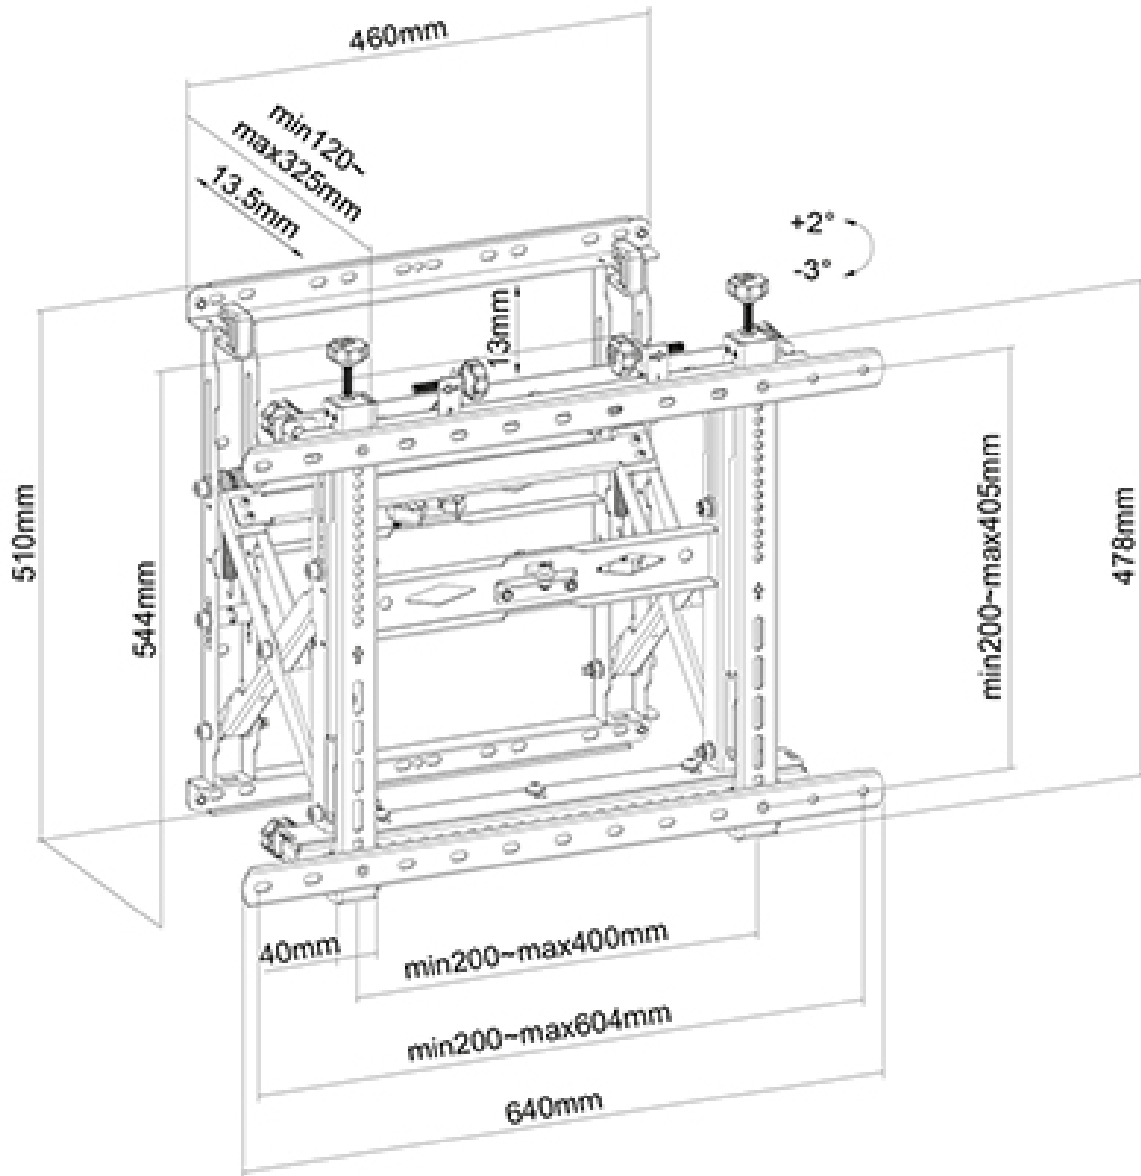

FUNCTIONALITY

Type	Fixed
Height adjustment	1,3 cm
Width adjustment	4 cm
Depth adjustment	1,3 cm
Tilt (degrees)	5°
Swivel (degrees)	4°
Height	51 cm
Width	64 cm
Depth	12 cm
Adjustment type	Micro adjustment Coil spring
Lockable	Lockable - Lock not included
Video wall adjustment	Push to pop-out

Neomounts

Neomounts

Neomounts by Newstar WL95-900BL16 push to pop out video wall mount for 45-75" screens - Black

The Neomounts by Newstar WL95-900BL16 is a push to pop out video wall mount for flat screens up to 75". The mount is weight adjustable and can be installed both in portrait and landscape orientation. In addition, toolless micro adjustment is available on 8 points for the perfect alignment.

The WL95-900BL16 has a depth of 12-32,5 cm and is suitable for screens that meet VESA hole pattern 200x200 to 600x400 mm (landscape) and 400x600 mm (portrait). The video wall mount has a clever tilt service position for easy maintenance access and includes a safety locking block to prevent accidental pop-outs.

WL95-900BL16

NEOMOUNTS BY NEWSTAR VIDEO WALL

Neomounts

Measuring unit: mm