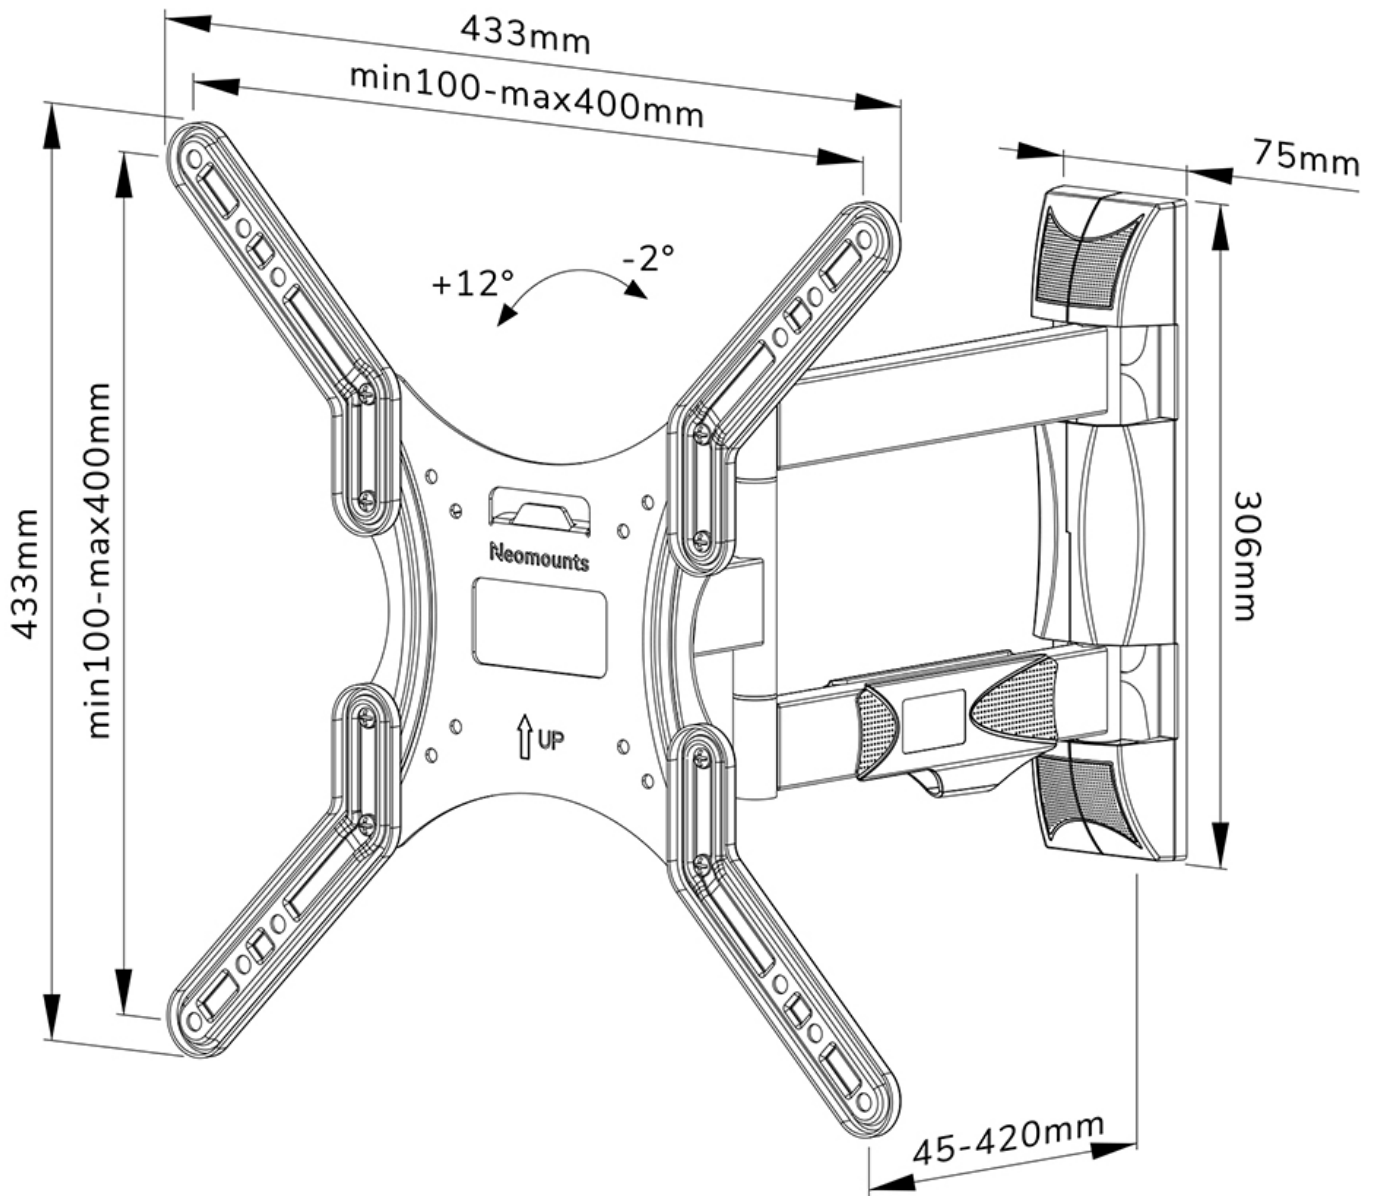

WL40-550BL14

NEOMOUNTS BY NEWSTAR TV WALL MOUNT

Neomounts