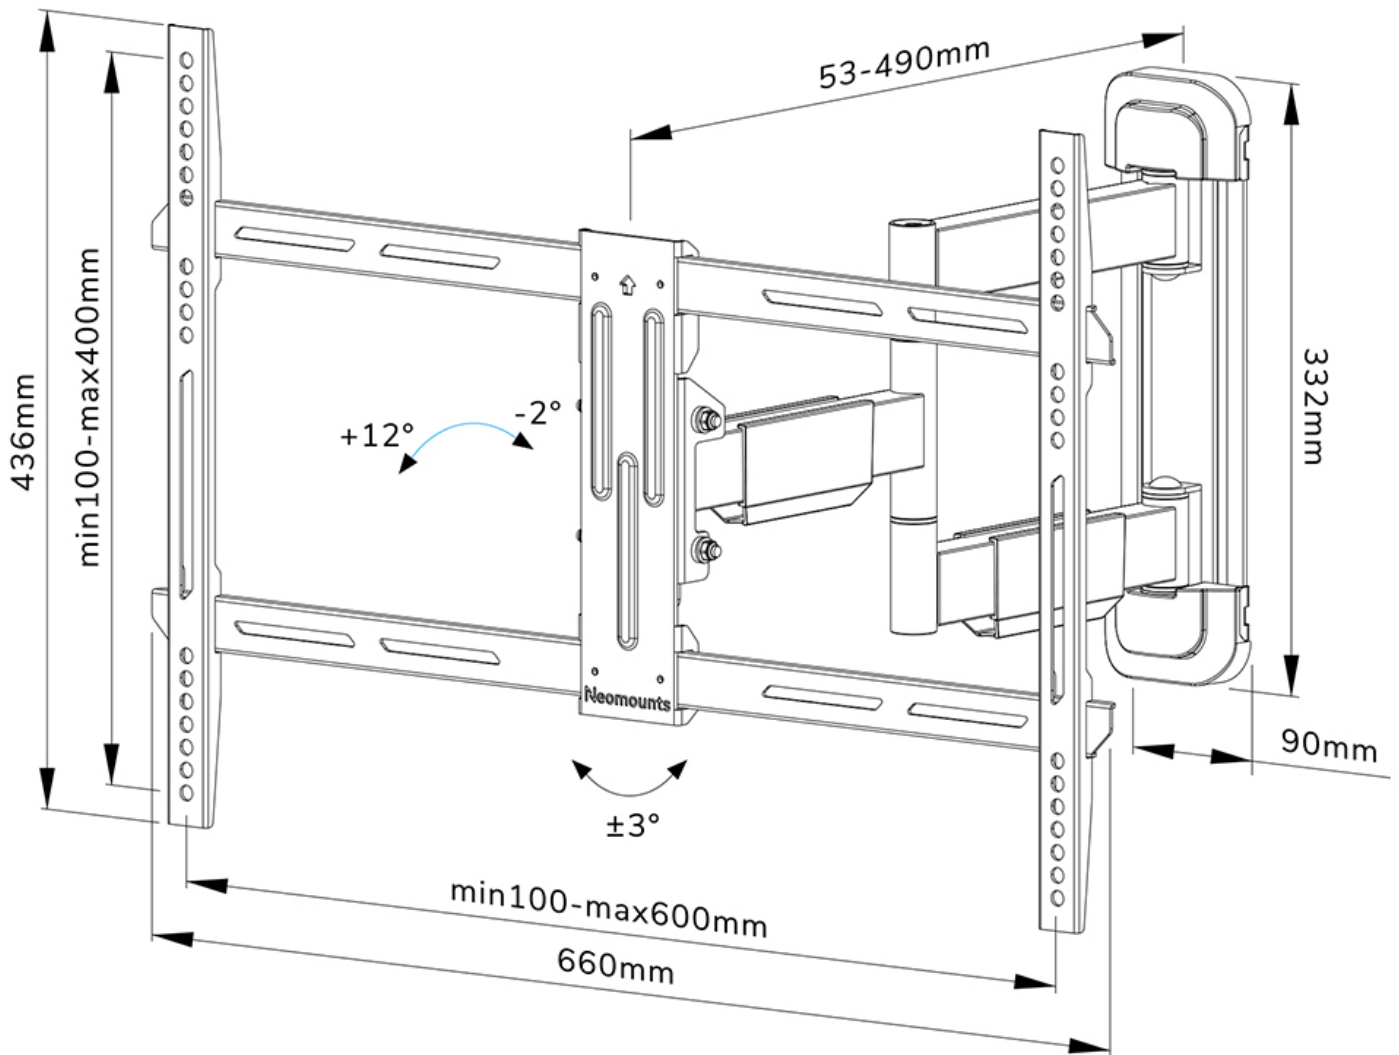

WL40-550BL16

NEOMOUNTS BY NEWSTAR TV WALL MOUNT

Neomounts