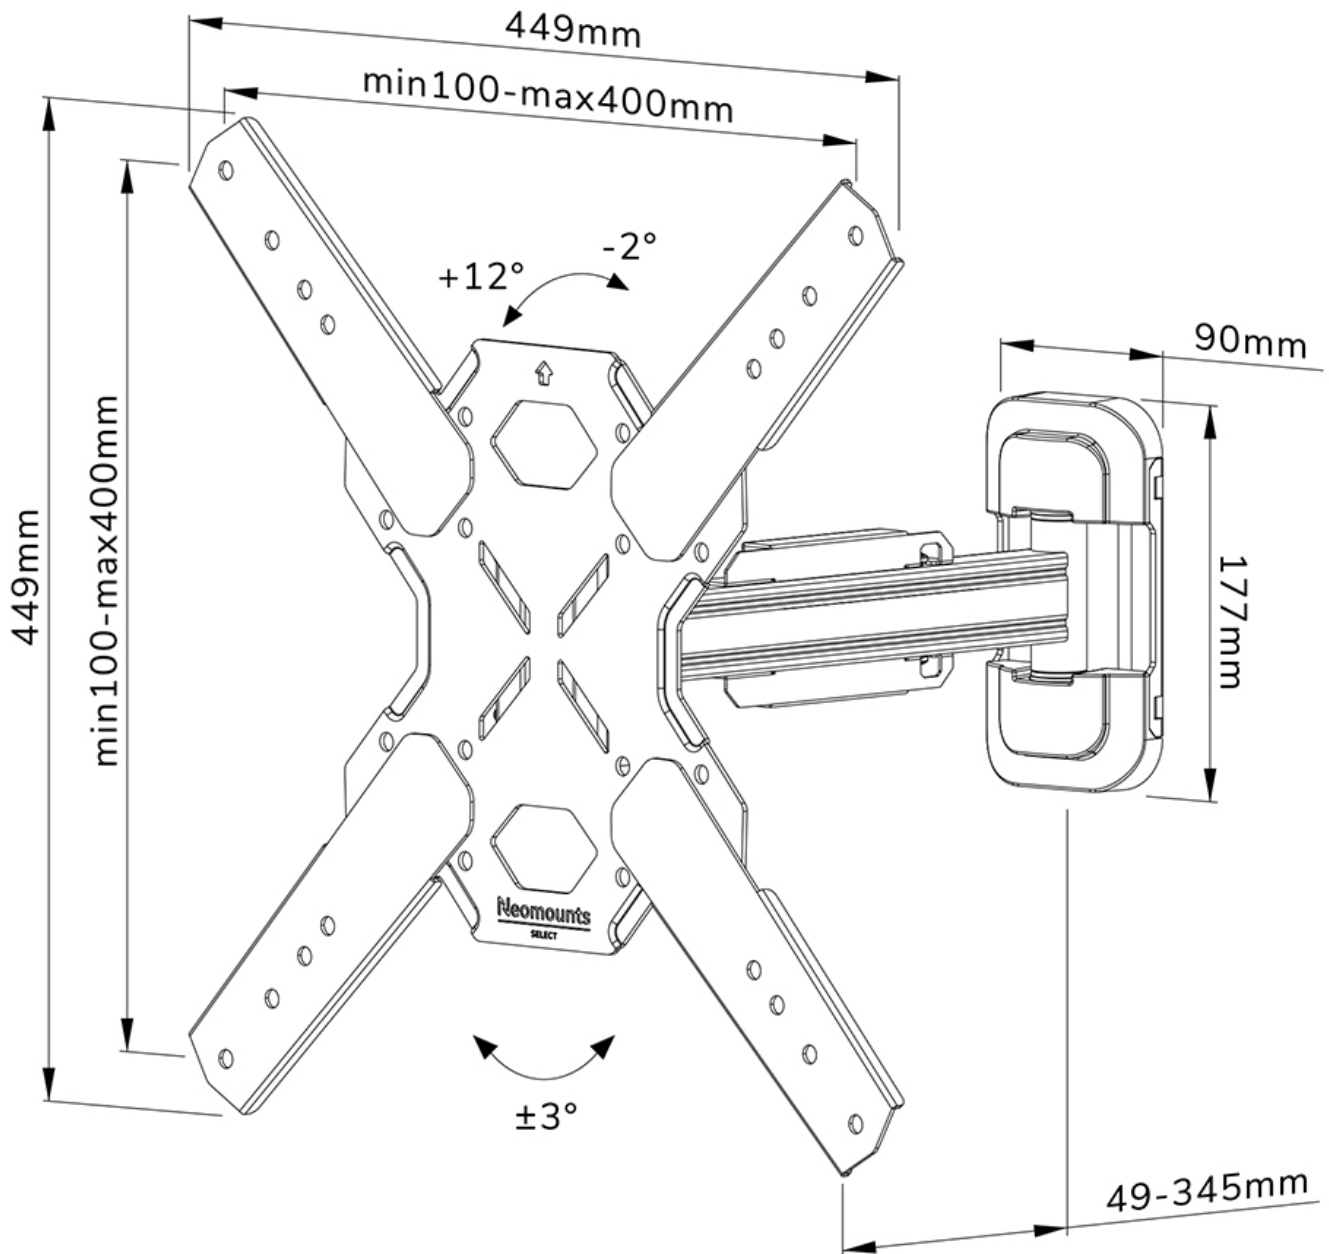

WL40S-840BL14

NEOMOUNTS SELECT TV WALL MOUNT

Neomounts