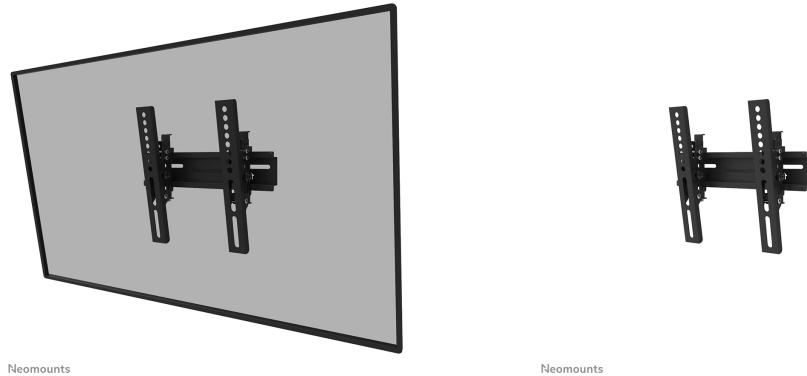

#### GENERAL

Min. screen size*	24 inch
Max. screen size*	55 inch
Max. weight	25 kg (per screen)
Screens	1
VESA pattern	100x100 mm 100x150 mm 100x200 mm 100x75 mm 120x120 mm 200x100 mm 200x200 mm 50x50 mm 75x100 mm 75x200 mm 75x75 mm
VESA minimum	50x50 mm
VESA maximum	200x200 mm
Distance to wall	4,6 cm

#### FUNCTIONALITY

Type	Tilt
Tilt (degrees)	+10°, -2°
Height	22,5 cm
Width	25 cm
Depth	4,6 cm
Lockable	Lockable - Lock not included

### Neomounts by Newstar WL35-350BL12 tiltable wall mount for 24-55" screens - Black

The Neomounts by Newstar WL35-350BL12 is a tiltable wall mount for flat screens up to 55" with a maximum weight capacity of 25 kg. The versatile tilt technology (14°), allows you to create the optimum viewing angle.

The WL30-350BL12 has a depth of 4,6 cm and is suitable for screens that meet VESA hole pattern 50x50 to 200x200 mm. It is possible to lock the individual brackets of the mount using a padlock (not included).