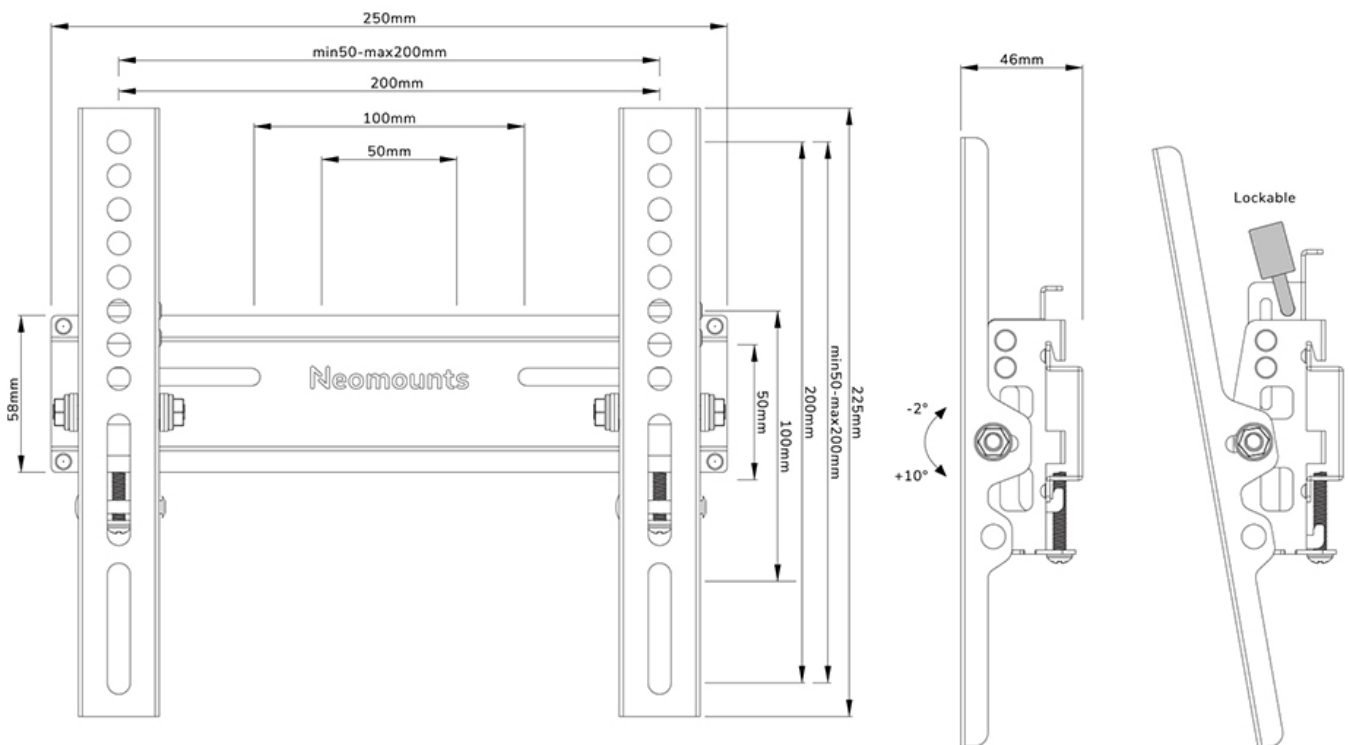

WL35-350BL12

NEOMOUNTS BY NEWSTAR TV WALL MOUNT

Neomounts