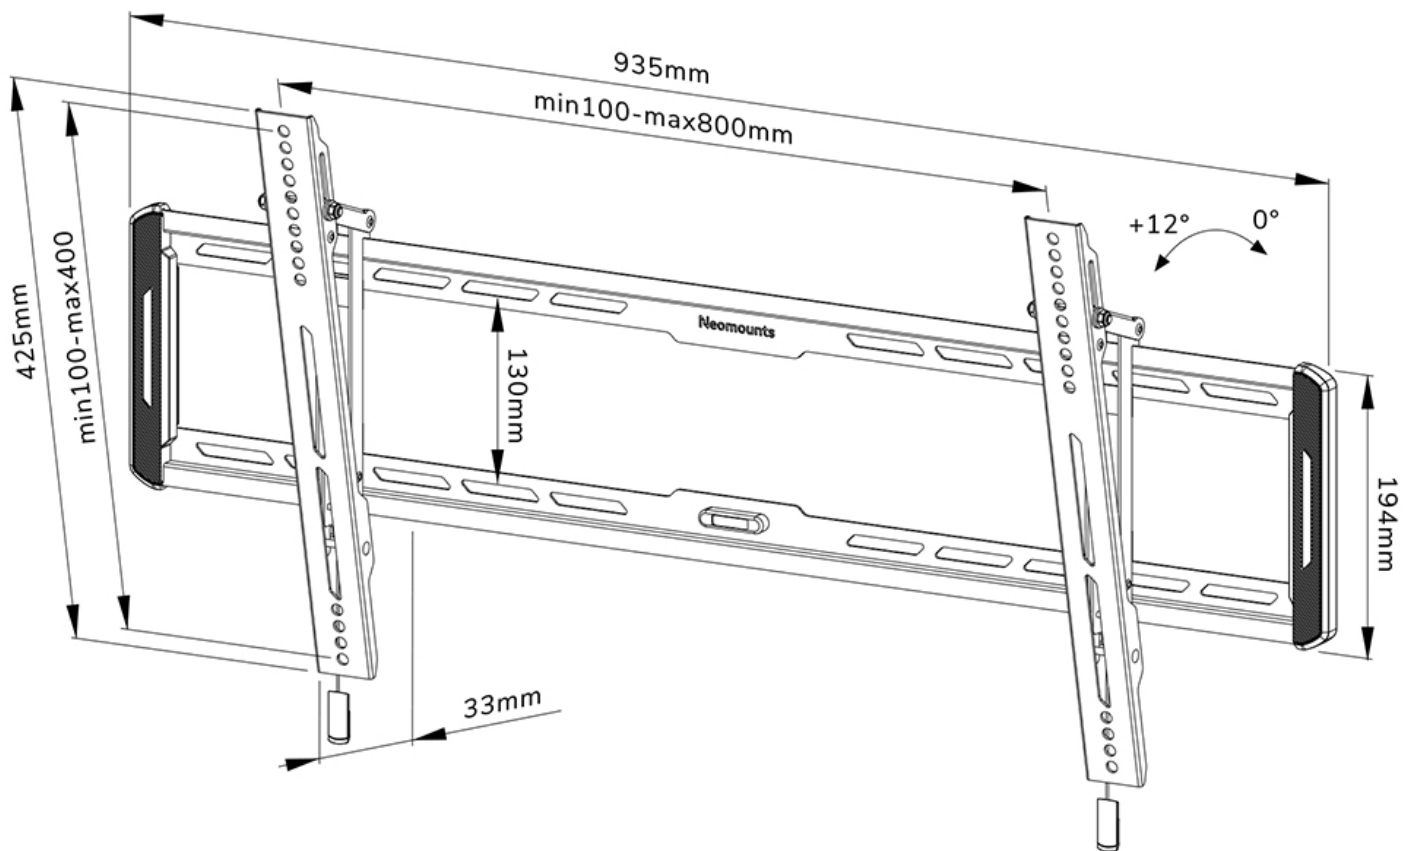

WL35-550BL18

NEOMOUNTS BY NEWSTAR TV WALL MOUNT

Neomounts