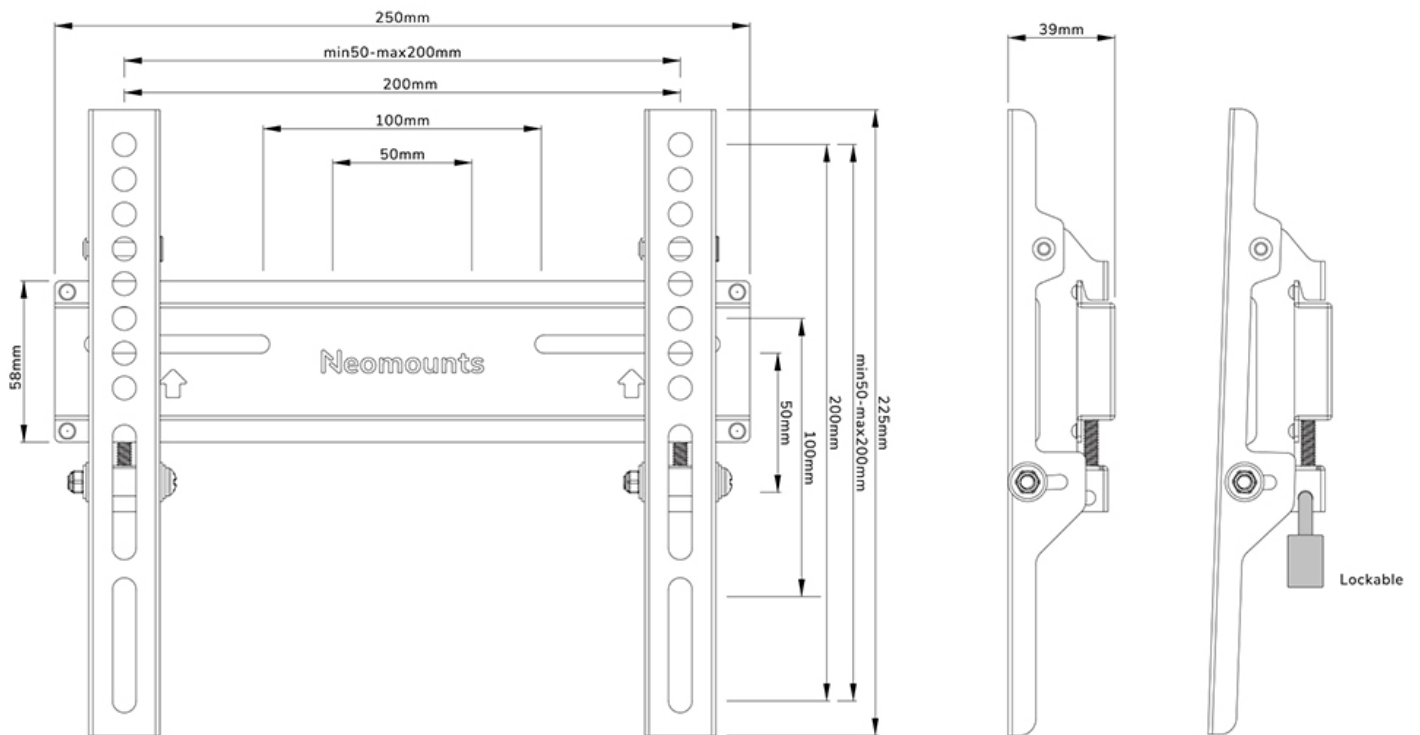

WL30-350BL12

NEOMOUNTS BY NEWSTAR TV WALL MOUNT

Neomounts