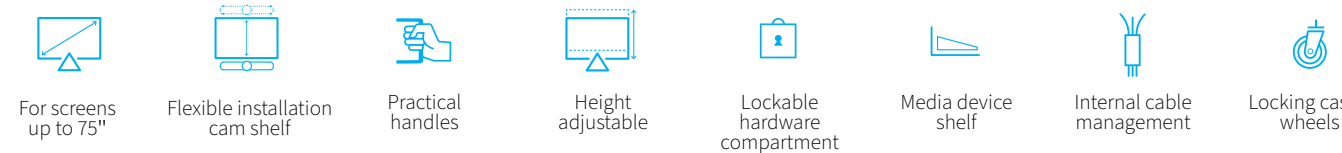

For screens up to 75"

Flexible installation cam shelf

Practical handles

Height adjustable

Lockable hardware compartment

Media device shelf

Internal cable management

Locking caster wheels