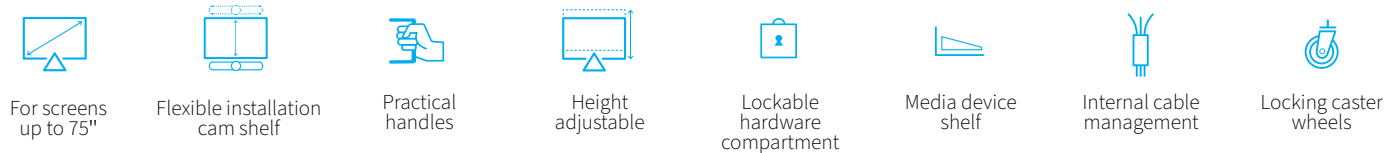

For screens up to 75"

Flexible installation cam shelf

Practical handles

Height adjustable

Lockable hardware compartment

Media device shelf

Internal cable management

Locking caster wheels

Neomounts®

SELECT