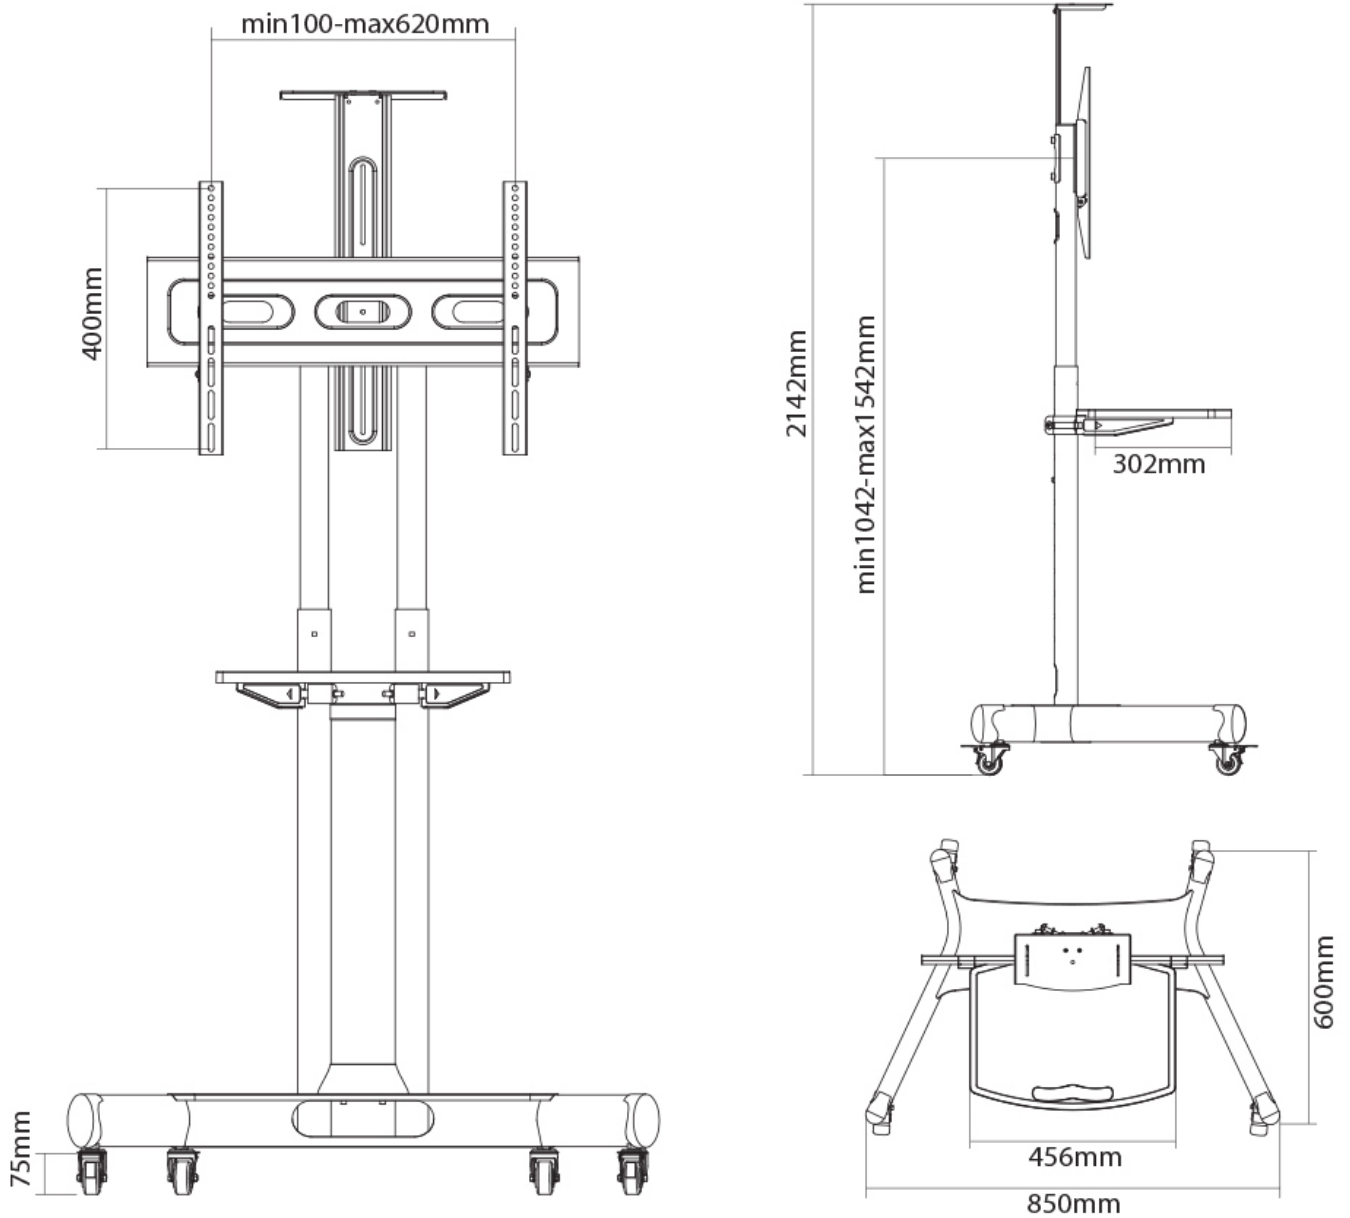

NM-M1700BLACK

NEOMOUNTS SELECT FLOOR STAND

Neomounts