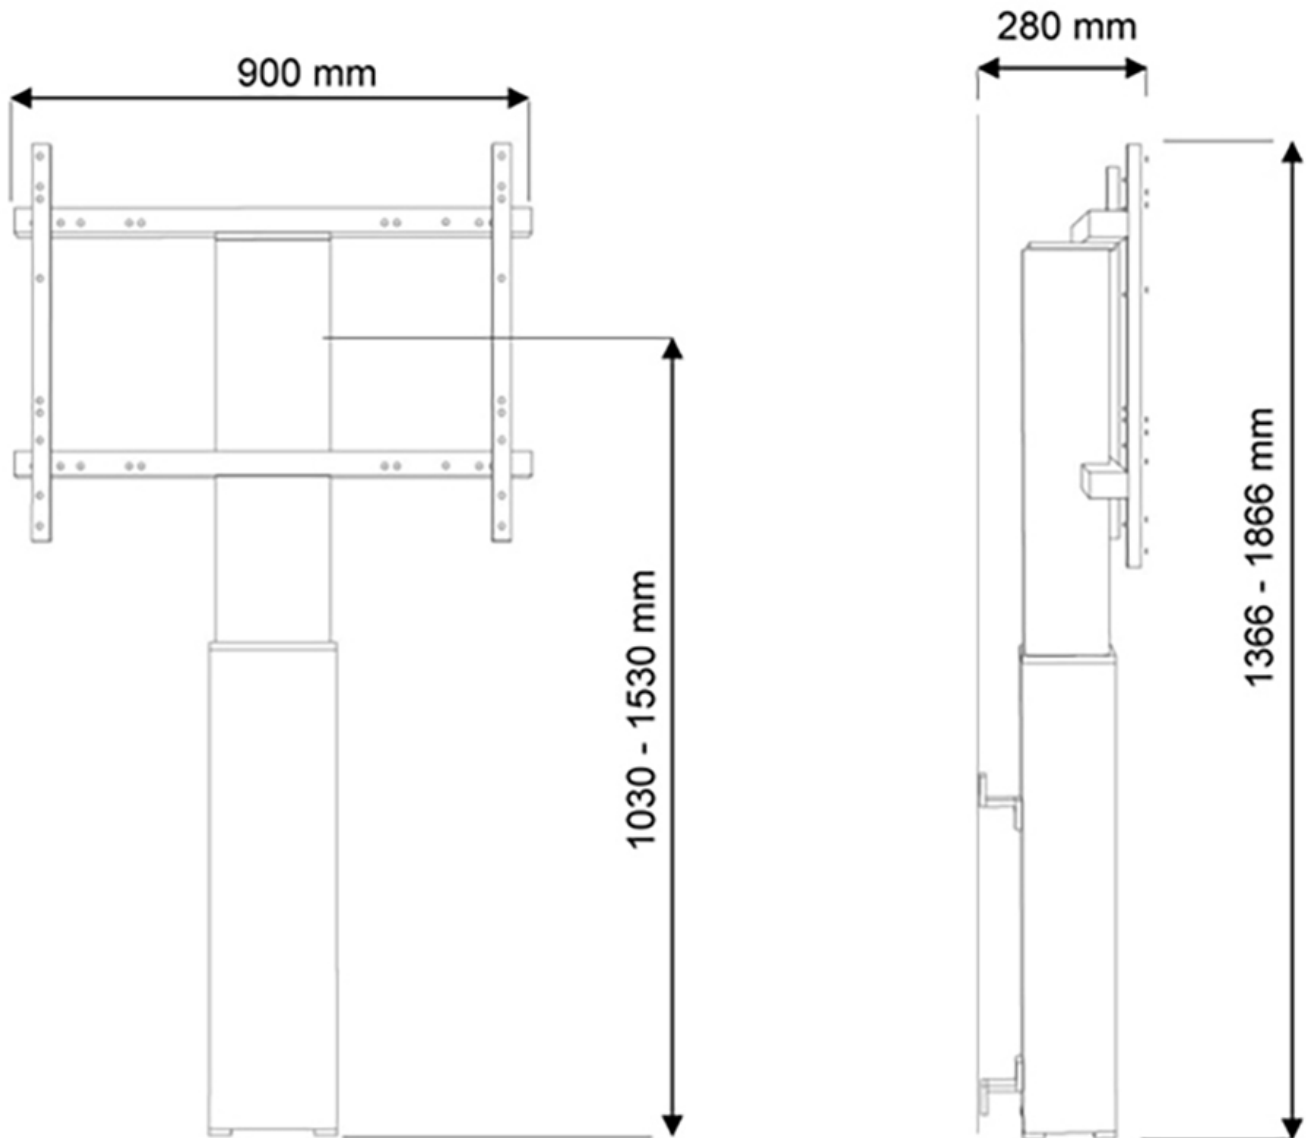

PLASMA-W2250BLACK NEOMOUNTS BY NEWSTAR MOTORISED WALL

Neomounts