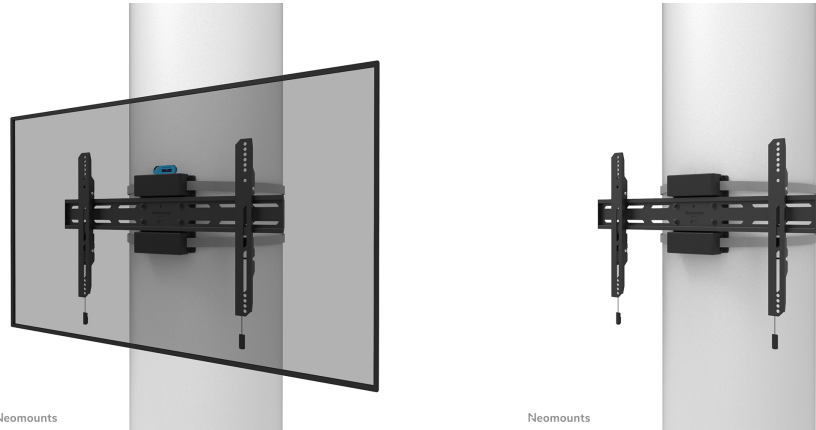

WL30S-910BL16

NEOMOUNTS SELECT TV PILLAR MOUNT

SPECIFICATIONS

GENERAL

Min. screen size*	40 inch
Max. screen size*	75 inch
Max. weight	50 kg (per screen)
Screens	1
VESA minimum	200x100 mm
VESA maximum	600x400 mm
Distance to wall	6,7 cm

Neomounts Select WL30S-910BL16 fixed pillar mount for 40-75" screens - Black

The Neomounts Select WL30S-910BL16 is a fixed pillar mount for screens up to 75" with a maximum weight capacity of 50 kg. The mount is suitable for Ø25-100 cm cylinder, square and rectangular pillars. Individual bracket height and level adjustment are available for the perfect installation.

The WL30S-910BL16 has a depth of 6,7 cm and is suitable for screens that meet VESA hole pattern 200x100 to 600x400 mm. It is possible to lock the mount using the included anti-theft screw or a padlock (not included).

The mount features a nifty magnetic pull & release system, that allows you to attach the TV in a wink of an eye and secure the TV in safe and solid manner. Afterwards, the pull & release straps can be easily hidden behind the screen by clicking the magnet to the mount. The ratchet clamp ensures easy installation, as well as the separate magnetic spirit level tool that is included.