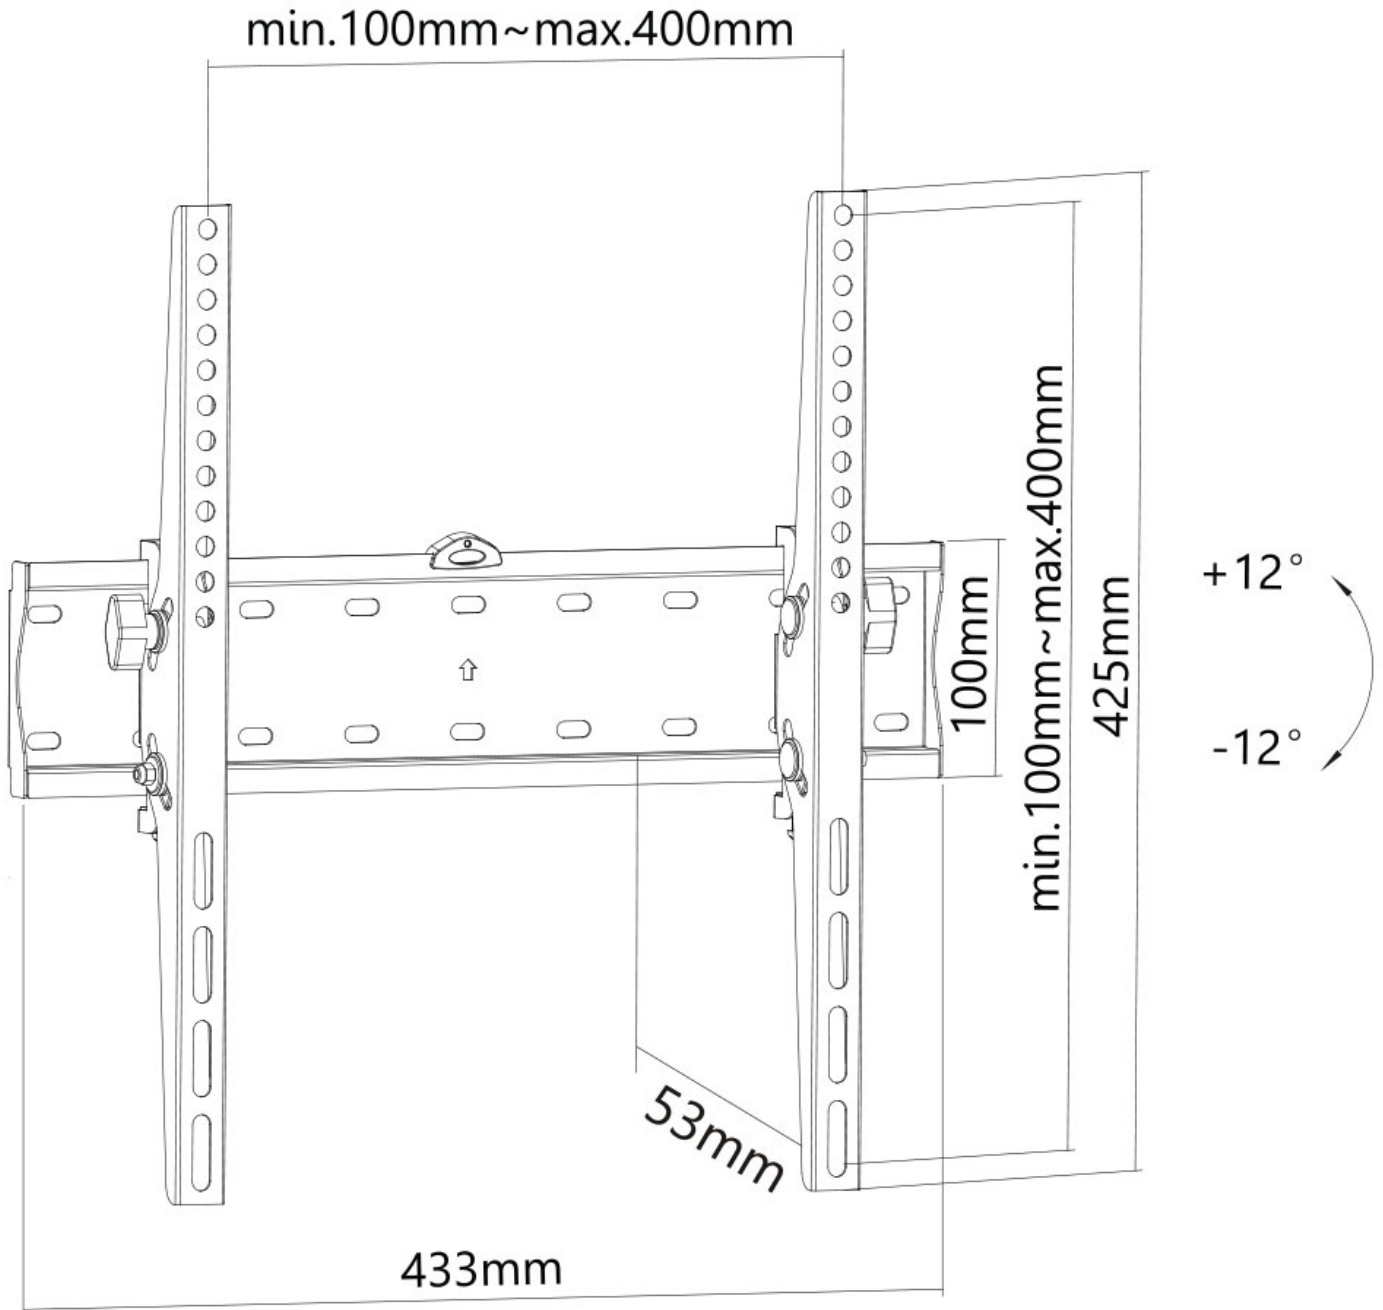

FPMA-W350BLACK

NEOMOUNTS TV WALL MOUNT

Neomounts