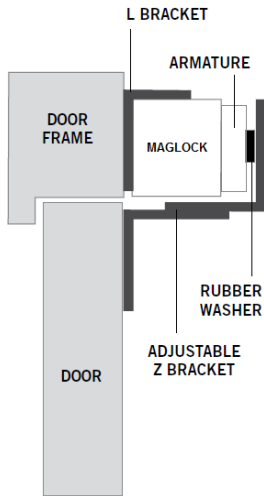

Security Trade Products

Tel: 01763 848209

www.securitytradeproducts.co.uk

STP-EM300ZL Z & L bracket set

Fully adjustable Z & L bracket set for slim maglocks. Suitable for inward opening doors.

Features

- For use on inward opening doors
- Anodised aluminium finish
- Fully adjustable

Technical Information

- Maximum adjustment = 18mm
- 2 required for double maglocks
- Dimensions:
Z bracket: 220mm(L) x 65mm(W) x 97mm(H)
L bracket : 250mm(L) x 48mm(W) x 30mm(D)

Related Products

STP-EM02