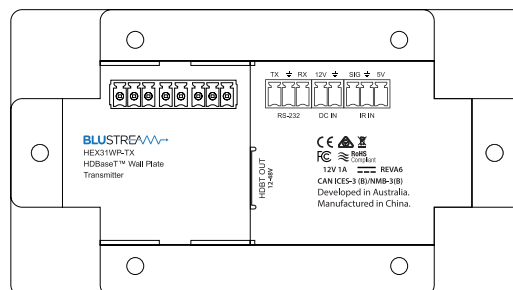

Key Features

- Features 2 x HDMI & 1 x USB-C inputs with manual / auto source selection
- Advanced HDBaseT™ technology offering distribution of video and audio over a single CAT cable
- Supports 4K UHD video up to 40m (3840 x 2160 @30Hz 4:4:4, 4096 x 2160 @24Hz 4:4:4, and 4K @60Hz 4:2:0)
- Extends HDMI 1080p up to a distance of 70m
- Supports all known HDMI audio formats including Dolby TrueHD, Dolby Atmos, Dolby Digital Plus and DTS-HD Master Audio transmission
- Input selection via front panel, IR and RS-232
- Programmable ON / OFF button utilising IR, RS-232 or CEC for control of display device at HDBaseT™ Receiver
- Supports 12V-48V PoC from compatible Blustream HDBaseT™ Matrix or Receivers
- Bi-directional RS-232 pass through
- Supports IR pass-through to HDBaseT™ Matrix or Receiver
- Compatible with all Blustream HDBaseT™ Matrix or Receivers*
- Magnetic faceplate surround allowing both UK & EU backbox compatibility
- HDCP 2.2 support

*Technical performance is subject to the features supported on the connected HDBaseT™ product

Blustream cannot be held responsible for errors in typography or photography. Specifications are subject to change without notice.