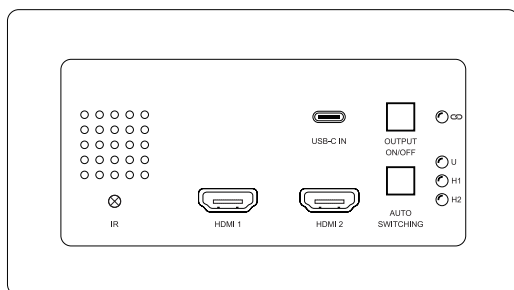

Key Features

- Features 2 x HDMI & 1 x USB-C inputs with manual / auto source selection
- Advanced HDBaseT™ technology offering distribution of video and audio over a single CAT cable
- Supports 4K UHD video up to 40m (3840 x 2160 @30Hz 4:4:4, 4096 x 2160 @24Hz 4:4:4, and 4K @60Hz 4:2:0)
- Extends HDMI 1080p up to a distance of 70m
- Supports all known HDMI audio formats including Dolby TrueHD, Dolby Atmos, Dolby Digital Plus and DTS-HD Master Audio transmission
- Input selection via front panel, IR and RS-232
- Programmable ON / OFF button utilising IR, RS-232 or CEC for control of display device at HDBaseT™ Receiver
- Supports 12V-48V PoC from compatible Blustream HDBaseT™ Matrix or Receivers
- Bi-directional RS-232 pass through
- Supports IR pass-through to HDBaseT™ Matrix or Receiver
- Compatible with all Blustream HDBaseT™ Matrix or Receivers*
- Magnetic faceplate surround allowing both UK & EU backbox compatibility
- HDCP 2.2 support

*Technical performance is subject to the features supported on the connected HDBaseT™ product

Blustream cannot be held responsible for errors in typography or photography. Specifications are subject to change without notice.