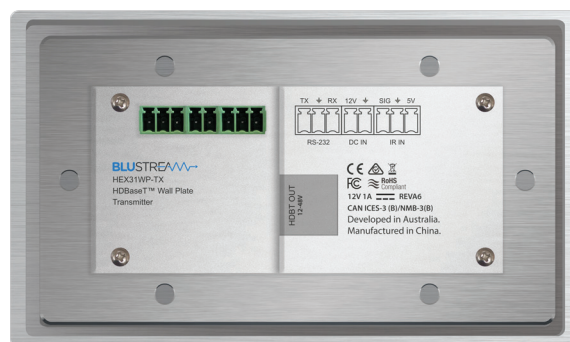

Key Features

- Features 2 x HDMI & 1 x USB-C inputs with manual / auto source selection
- Advanced HDBaseT™ technology offering distribution of video and audio over a single CAT cable
- Supports 4K UHD video up to 40m (3840 x 2160 @30Hz 4:4:4, 4096 x 2160 @24Hz 4:4:4, and 4K @60Hz 4:2:0)
- Extends HDMI 1080p up to a distance of 70m
- Supports all known HDMI audio formats including Dolby TrueHD, Dolby Atmos, Dolby Digital Plus and DTS-HD Master Audio transmission
- Input selection via front panel, IR and RS-232
- Programmable ON / OFF button utilising IR, RS-232 or CEC for control of display device at HDBaseT™ Receiver
- Supports 12V-48V PoC from compatible Blustream HDBaseT™ Matrix or Receivers
- Bi-directional RS-232 pass through
- Supports IR pass-through to HDBaseT™ Matrix or Receiver
- Compatible with all Blustream HDBaseT™ Matrix or Receivers*
- Magnetic faceplate surround allowing both UK & EU backbox compatibility
- HDCP 2.2 support

*Technical performance is subject to the features supported on the connected HDBaseT™ product

Blustream cannot be held responsible for errors in typography or photography. Specifications are subject to change without notice.