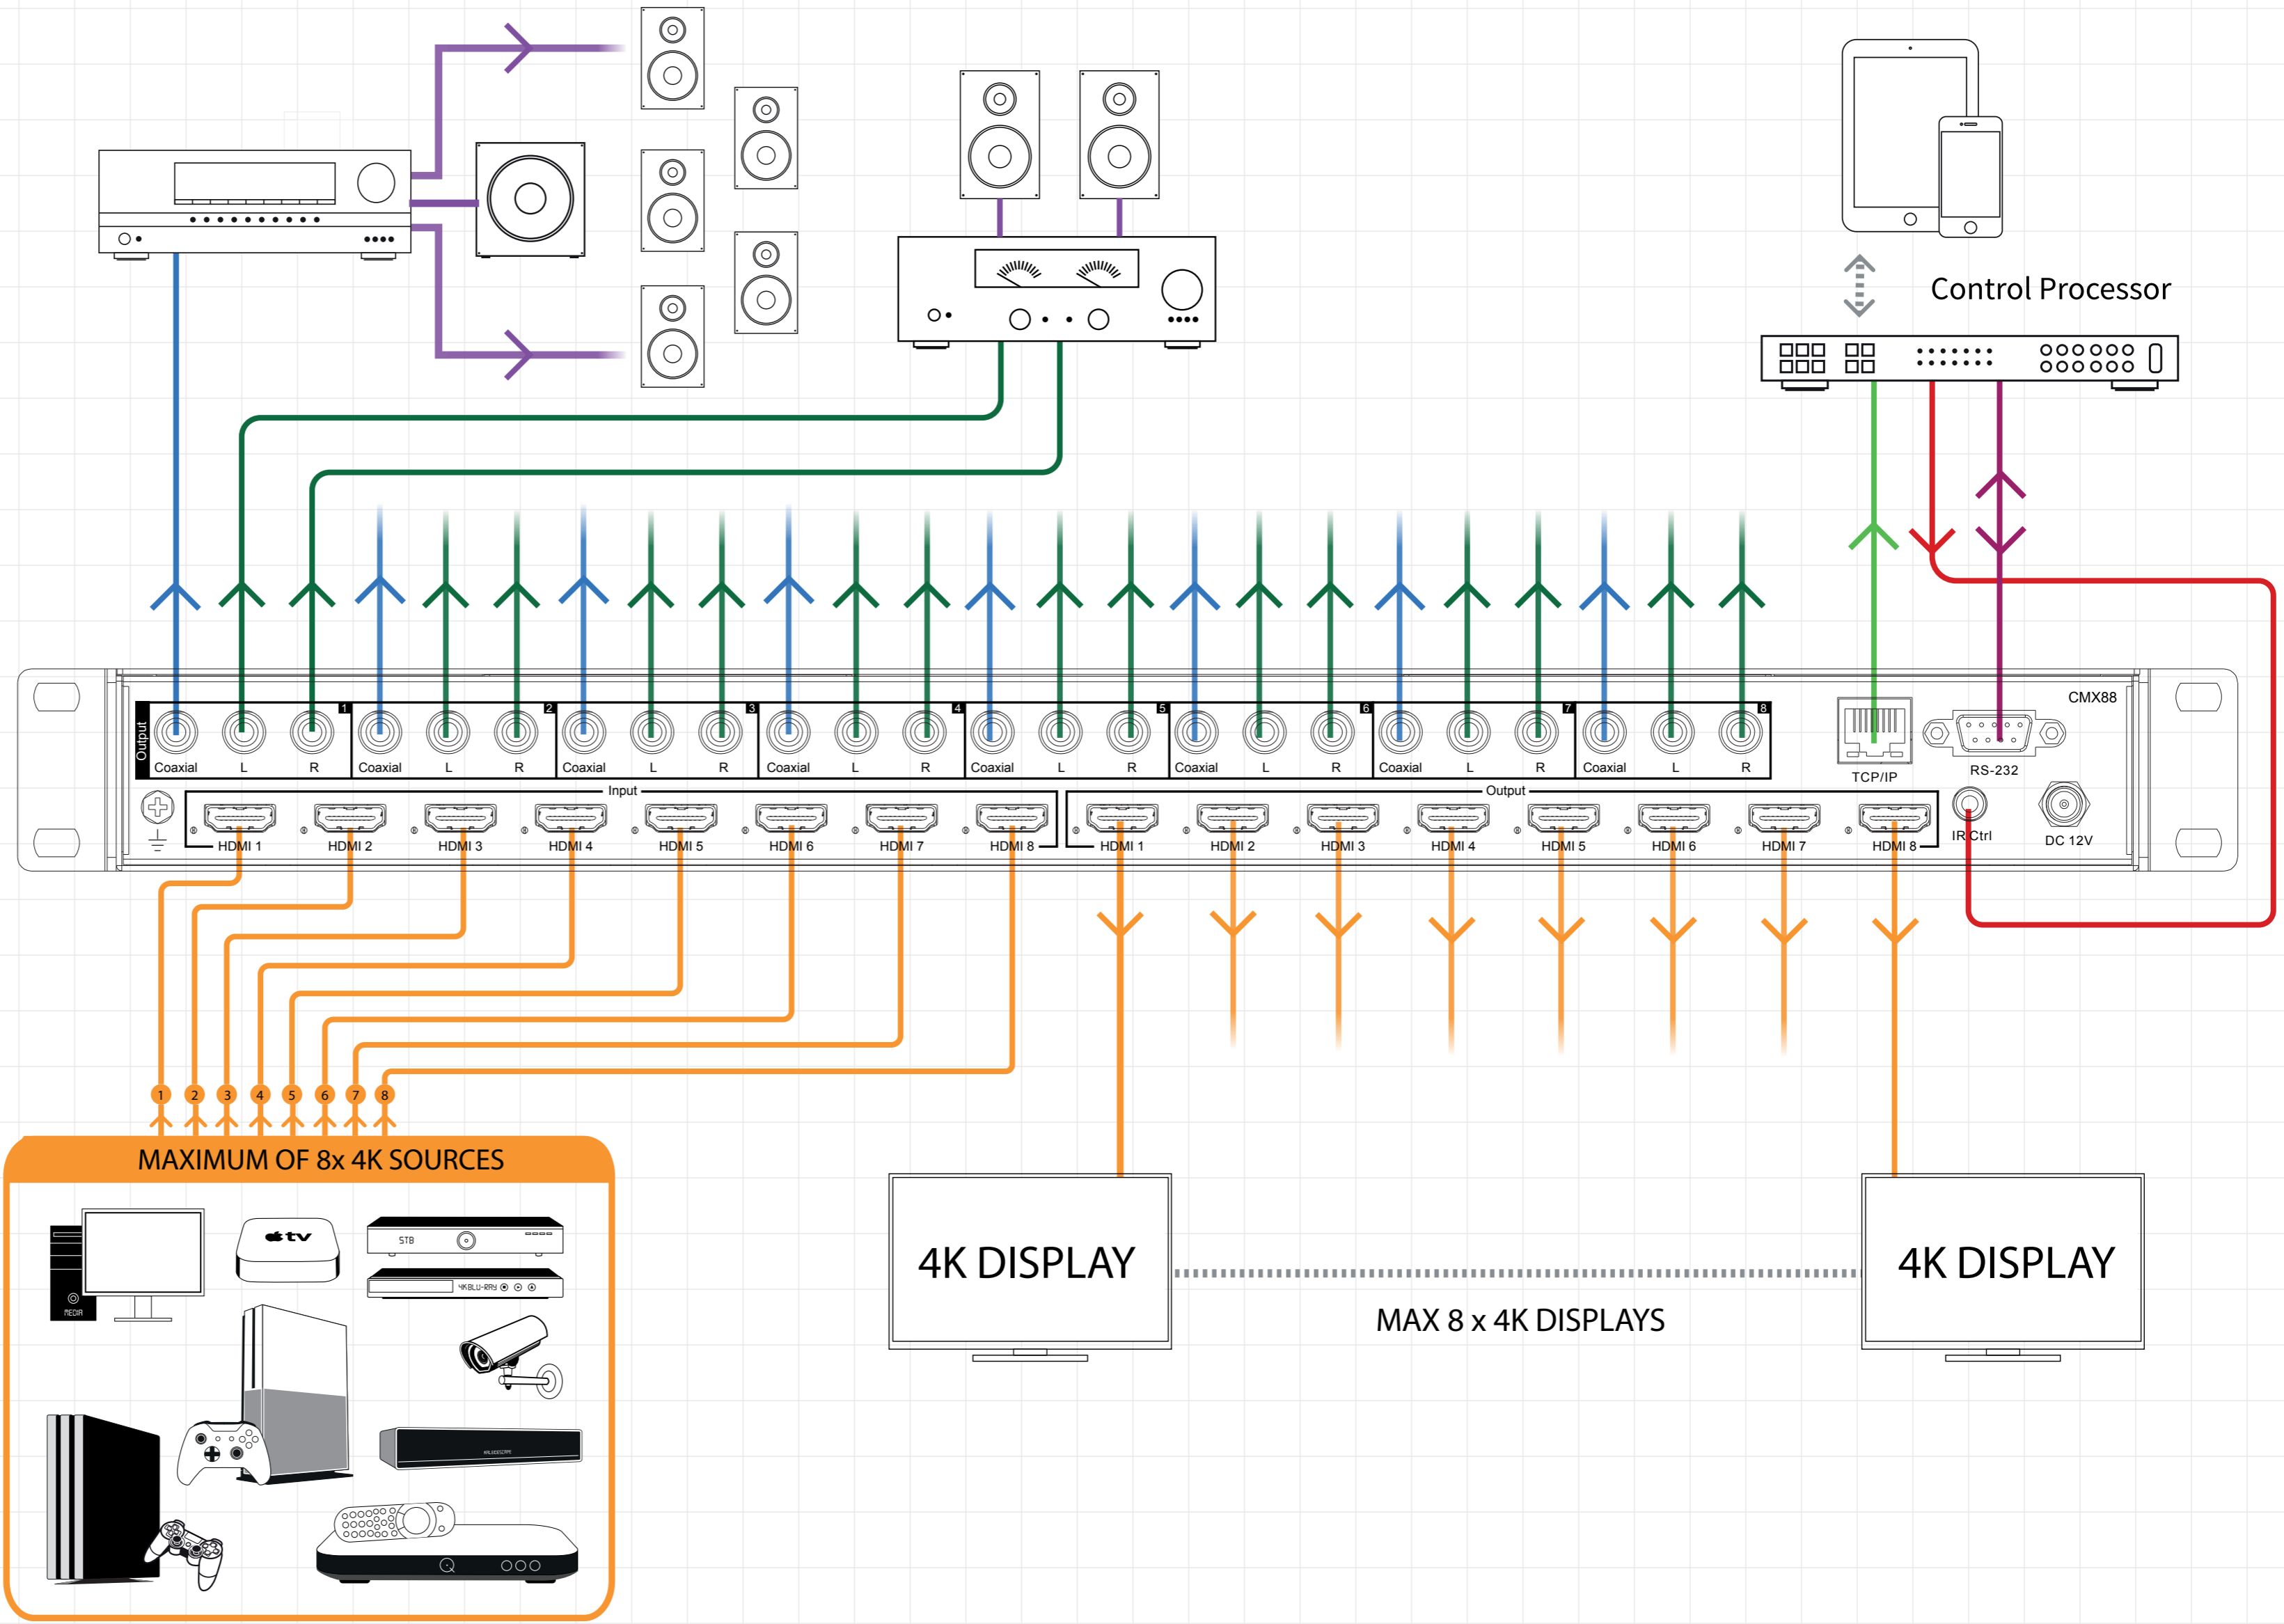

Example Schematic
CMX88AB

-  Stereo Analogue Audio
-  RS-232
-  HDMI
-  Coaxial Digital Audio
-  IR Cable
-  Network Cable
-  Speaker Cable